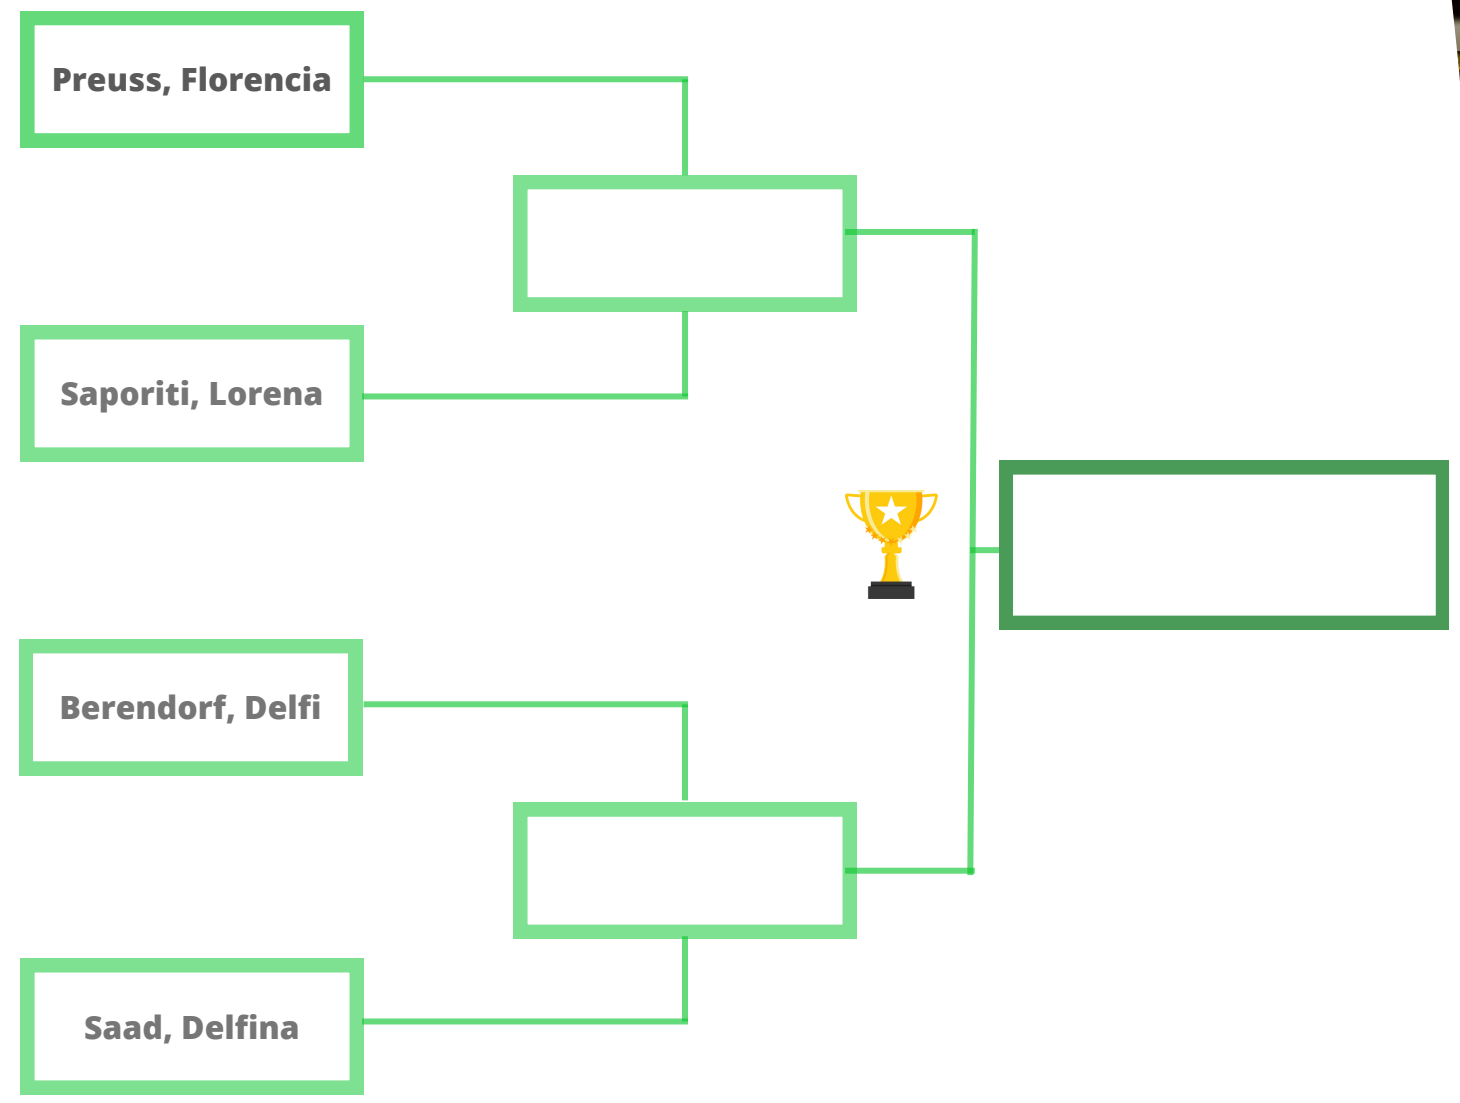

ZONA 3

Mateu, Verónica		w.o (0-6 / 0-6)	w.o (0-6 / 0-6)
R. Mariani, Celina	w.o (6-0 / 6-0)		6-7 / 4-6
Berendorf, Delfina	7-6 / 6-4	w.o (6-0 / 6-0)